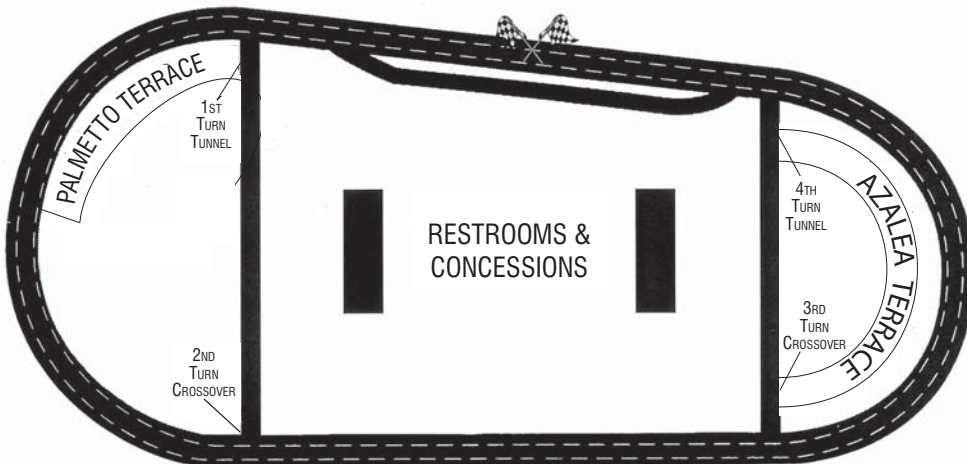

(843) 395-8499

*Azalea*

&

*Palmetto Terrace*

- *Azalea and Palmetto Terrace offers a spectacular view of Darlington's exciting racing action from a beautifully landscaped area.*
- *All spaces are along the first and second rows of the Turns and are fenced for your privacy.*
- *Each space is 15' x 30', which is enough space for a vehicle with 4 people, lounge chairs, a small tent, etc.*