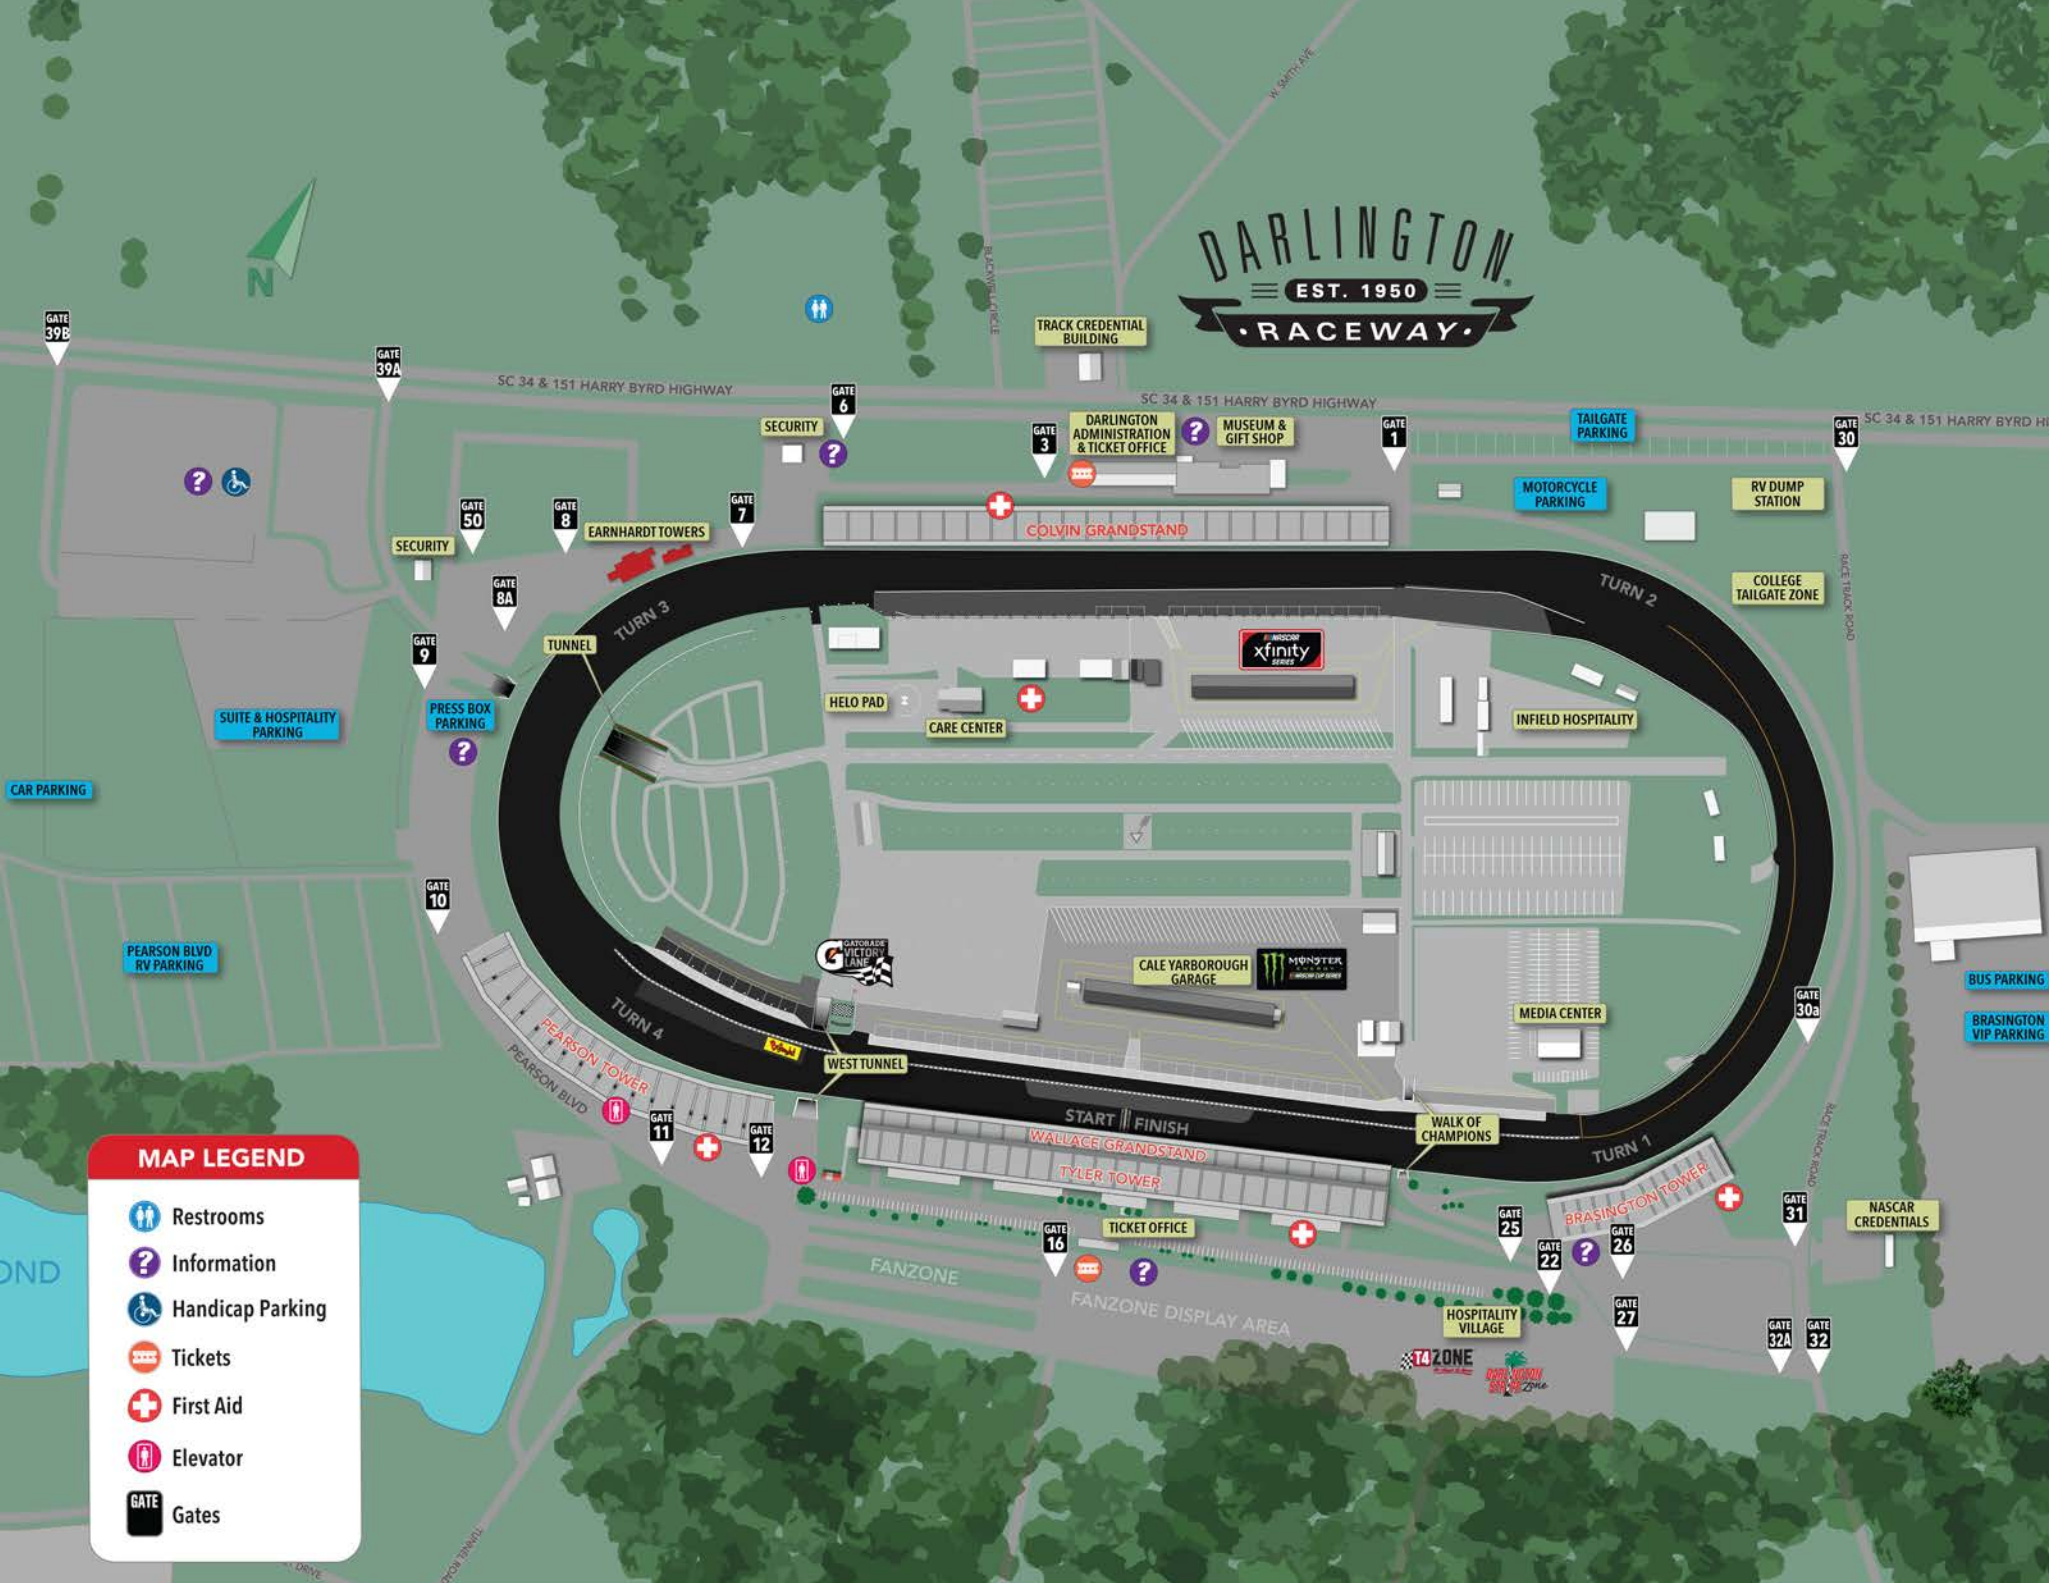

DARLINGTON RACEWAY

EST. 1950

MAP LEGEND

-  Restrooms
-  Information
-  Handicap Parking
-  Tickets
-  First Aid
-  Elevator
-  Gates