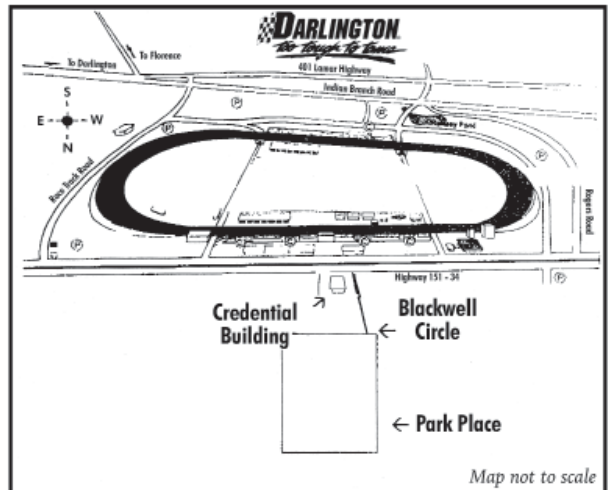

## PARK PLACE

### RESERVED RV PARKING

(Located Behind Raceway's Credential Building)

**Blackwell Circle**

→  
Enter Here

GATE					DRIVEWAY				
1101	1102	1103	1104	1105					
1001	1002	1003	1004	1005	1006	1007	1008		
GATE					DRIVEWAY				
901	902	903	904	905	906	907	908	909	910
			804	805	806	807	808	809	810
GATE					DRIVEWAY				
701	702	703	704	705	706	707	708	709	710
601	602	603	604	605	606	607	608	609	610
GATE					DRIVEWAY				
501	502	503	504	505	506	507	508	509	510
401	402	403	404	405	406	407	408	409	410
GATE					DRIVEWAY				
301	302	303	304	305	306	307	308	309	310
201	202	203	204	205	206	207	208	209	210
GATE					DRIVEWAY				
101	102	103	104	105	106	107	108	109	110

**Credential Building**

**Highway #151-34**

- ◆ A PRIME PARKING SPACE FOR YOUR VISIT TO DARLINGTON RACEWAY
- ◆ AREA IS FENCED FOR YOUR CONVENIENCE
- ◆ EACH RESERVED PARKING SPACE IS 20' X 45'
- ◆ PARKING AREA OPENS THE MONDAY PRIOR TO RACE WEEKEND
- ◆ ALL VEHICLES MUST BE SELF-CONTAINED - TENTS ARE NOT ALLOWED