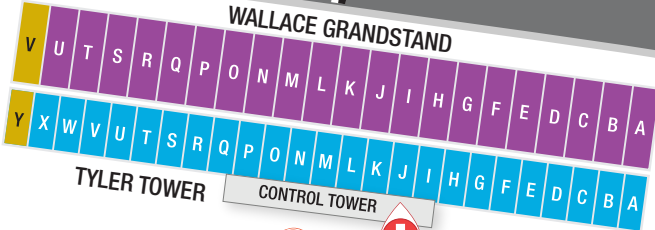

W

WALLACE GRANDSTAND

WALK OF
CHAMPIONS

TURN
1

DARLINGTON
SOUTH
CAROLINA

TIX

FAN ZONE DISPLAY AREA