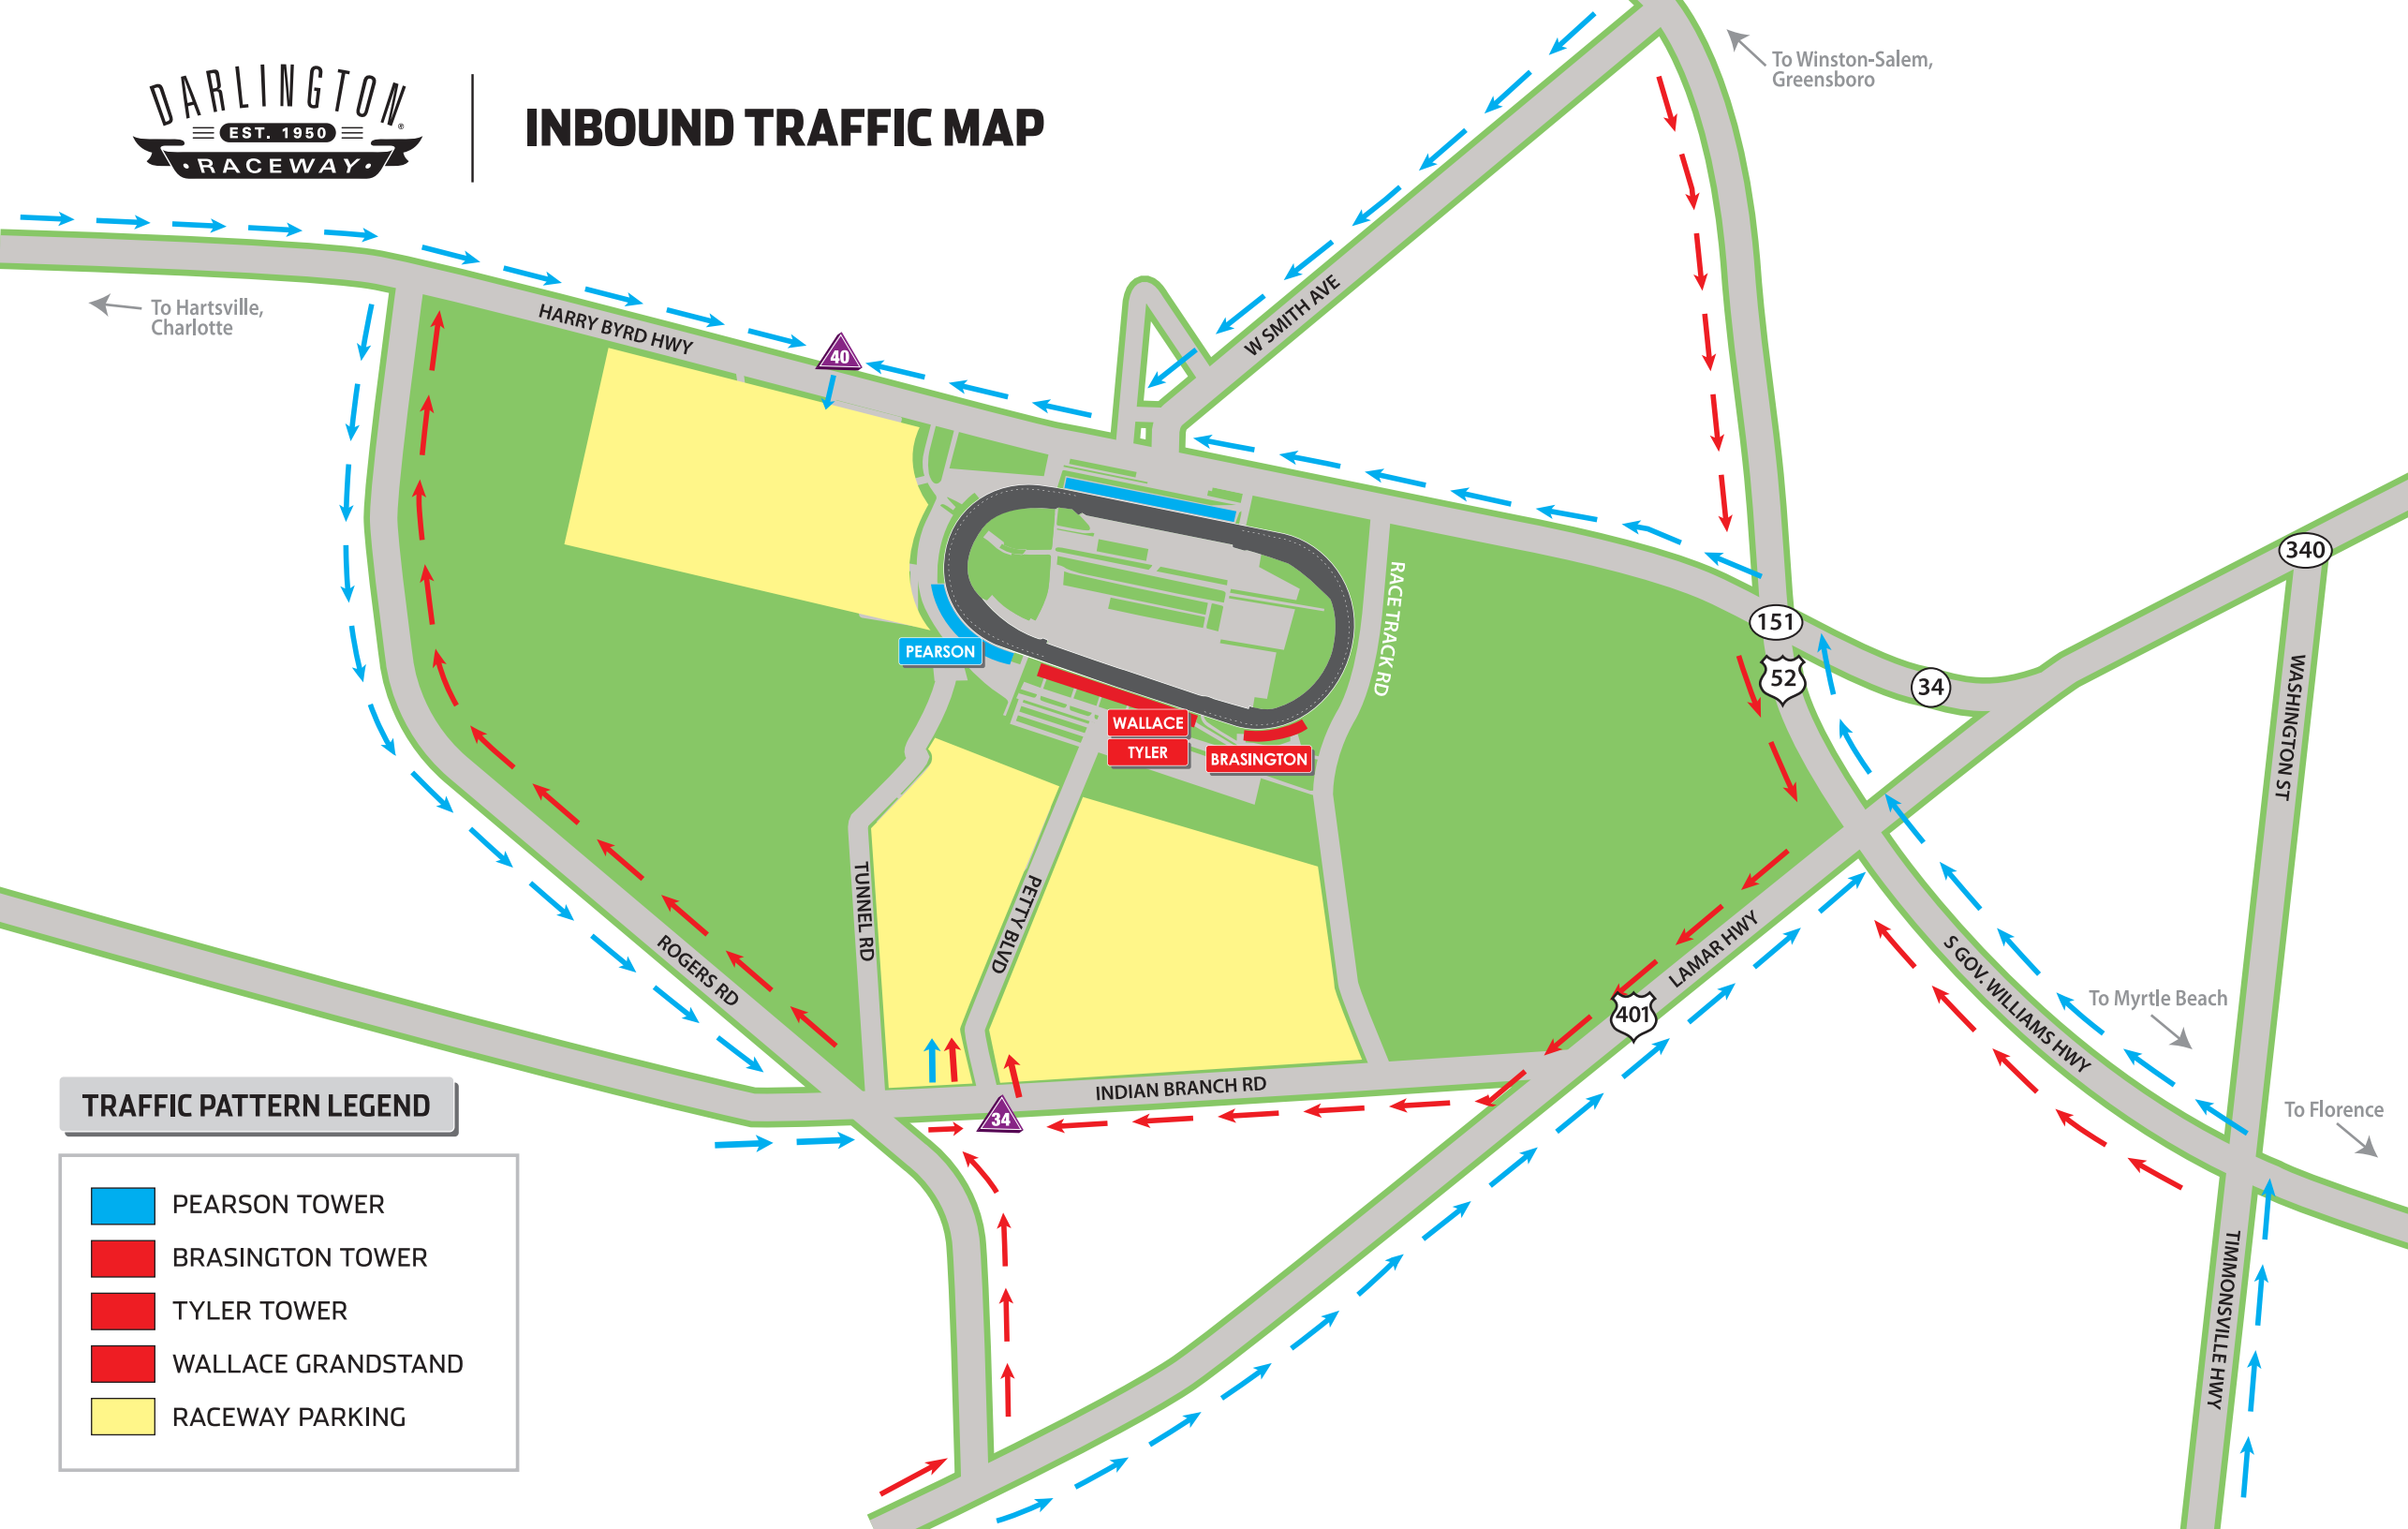

INBOUND TRAFFIC MAP

TRAFFIC PATTERN LEGEND

-  PEARSON TOWER
-  BRASINGTON TOWER
-  TYLER TOWER
-  WALLACE GRANDSTAND
-  RACEWAY PARKING