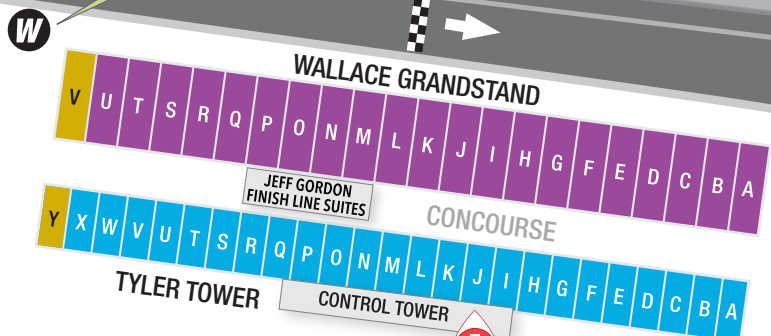

TIX

MUSEUM/  
ADMINISTRATION

EARNHARDT  
TOWERS

TURN  
3

TURN  
2

CARE CENTER

GARAGE

MAINTENANCE  
COMPOUND

GEICO for your RV  
GECKO RV PARK

INFIELD  
HOSPITALITY

TURN  
4

VICTORY  
LANE

CALE YARBOROUGH GARAGE

MEDIA CENTER

WEST TUNNEL

WALK OF  
CHAMPIONS  
TUNNEL

TURN  
1

TIX

FAN ZONE DISPLAY AREA

FAMILY  
SECTIONS